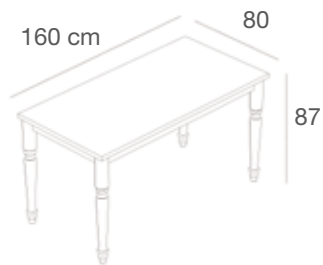

ZEROT1NC/L

Tavolo grande con gambe in stile "new country", piano in nobilitato lucido, gambe laccate lucide
Large table with glossy lacquered legs in "new country" style and glossy faced top
L.160 x P.80 x H.87 cm

ZEROT120NC/L - ZEROT80NC/L

Tavolo desk con gambe in stile "new country", piano in nobilitato lucido, gambe laccate lucide
Desk table with glossy lacquered legs in "new country" style and glossy faced top
L.120 x P.60 x H.87 cm
L.80 x P.60 x H.87 cm

ZEROT2NC/L

Tavolo matrioska medio con gambe in stile "new country", piano in nobilitato lucido, gambe laccate lucide
"Matrioska" medium table with glossy lacquered legs in "new country" style and glossy faced top
L.120 x P.60 x H.60 cm

ZEROT3NC/L

Tavolo matrioska piccolo con gambe in stile "new country", piano in nobilitato lucido, gambe laccate lucide
"Matrioska" small table with glossy lacquered legs in "new country" style and glossy faced top
L.90 x P.50 x H.40 cm

NOBILITATI
FACED PANELS