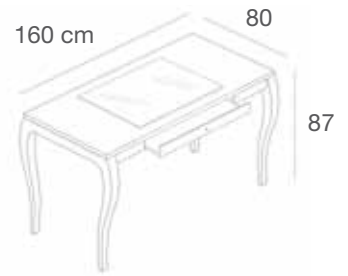

TAVOLI "NEW BAROCCO"
"NEW BAROCCO" TABLES