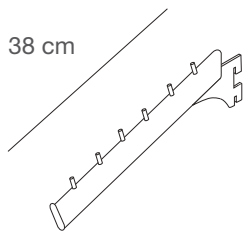

ZEROAPF

Appenderia frontale dritta finitura cromo opaco
Straight frontal crossbar matt chromium finishing
L.30 cm