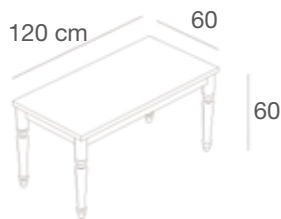

ZEROT120NC/L - ZEROT80NC/L

Tavolo desk con gambe in stile "new country", piano in nobilitato lucido, gambe laccate lucide
Desk table with glossy lacquered legs in "new country" style and glossy faced top
 L.120 x P.60 x H.87 cm
 L.80 x P.60 x H.87 cm