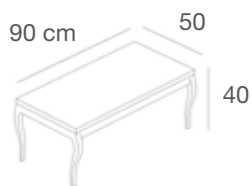

ZEROT2NB/L

Tavolo matrioska medio con gambe in stile "new barocco", piano in nobilitato lucido, gambe laccate lucide
"Matrioska" medium table with glossy lacquered legs in "new barocco" style and glossy faced top
L.120 x P.60 x H.60 cm