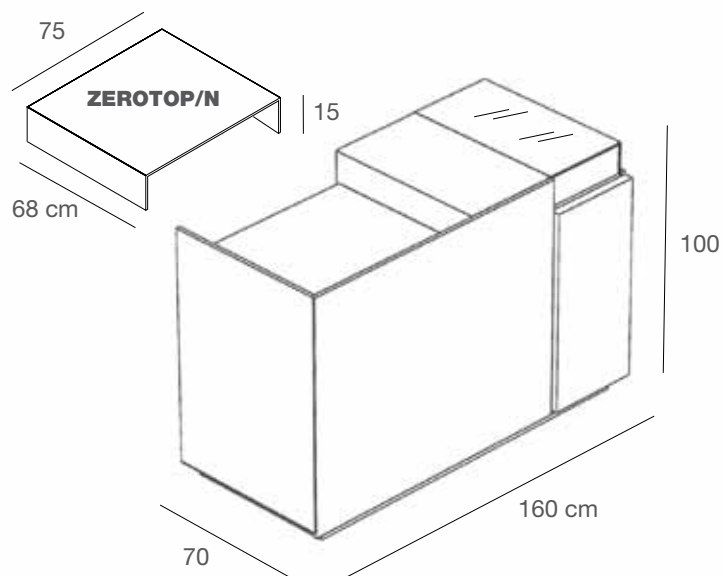

ARGENTO

BANCO CASSA ZERO
CASH COUNTER ZERO

ZEROBC/LEPL

Banco cassa in nobilitato lucido
con inserto frontale rivestito in ecopelle stampa cocodrillo lucida
*Cash counter in glossy faced panel
with frontal inset in synthetic croc printed glossy leather*
L.160 x P.70 x H.100 cm