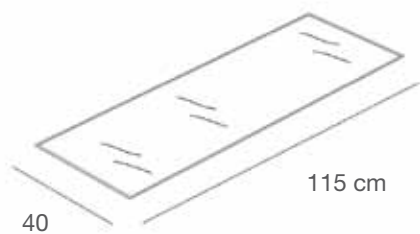

ZEROME/V

Mensola in vetro temperato sp.8mm
Tempered glass shelf th.8mm
L.115 x P.40 cm