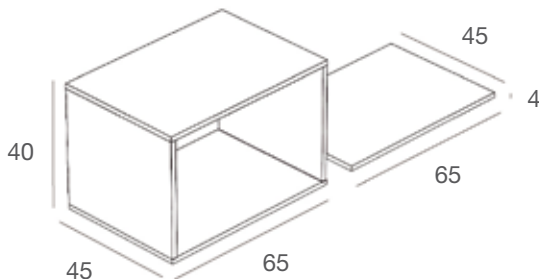

CUBI-PEDANE
CUBES-PLATFORMS

ZEROPED/L

Pedana in nobilitato lucido rialzato con zoccolo
Platform in glossy faced panel raised with baseboard
L.65 x P.45 x H.4 cm

ZEROCUB/L

Cubo in nobilitato lucido rialzato con zoccolo
Cube in glossy faced panel, raised with baseboard
L.65 x P.45 x H.40 cm