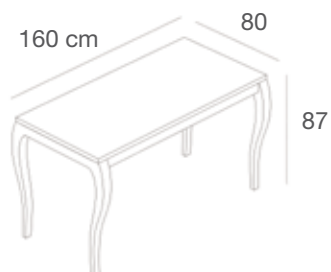

ARGENTO

ZEROT1NB/L

Tavolo grande con gambe in stile "new barocco", piano in nobilitato lucido, gambe laccate lucide
Large table with glossy lacquered legs in "new barocco" style and glossy faced top
 L.160 x P.80 x H.87 cm