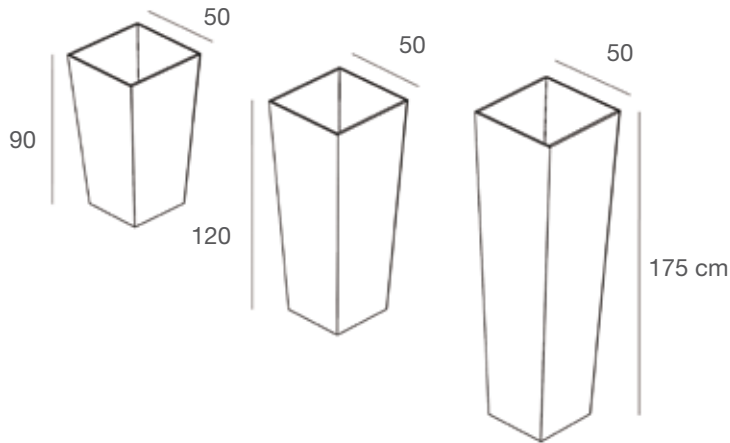

NOBILITATI
FACED PANELS

BIANCO LUCIDO
GLOSSY WHITE

NERO LUCIDO
GLOSSY BLACK

VASI - ISOLE - SPECCHI
POTS - ISLANDS - MIRRORS

ZEROV1/L

Vaso in nobilitato lucido
 Con cesta impermeabile in ferro per alloggiamento pianta
Pot in glossy faced panel
With waterproof iron basket for plant placement.
 H.175 x P.50 cm

ZEROV2/L

Vaso in nobilitato lucido
 Con cesta impermeabile in ferro per alloggiamento pianta
Pot in glossy faced panel
With waterproof iron basket for plant placement.
 H.120 x P.50 cm

ZEROV3/L

Vaso in nobilitato lucido
 Con cesta impermeabile in ferro per alloggiamento pianta
Pot in glossy faced panel
With waterproof iron basket for plant placement.
 H.90 x P.45 cm