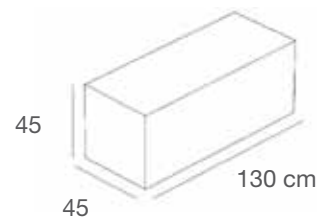

ZEROT1NB/LT

Tavolo grande con gambe in stile "new barocco", piano in nobilitato lucido, teca con vetro e cassetto gambe laccate lucide
Large table with glossy lacquered legs in "new barocco" style and glossy faced top with glass window and drawer.
L.160 x P.80 x H.87 cm