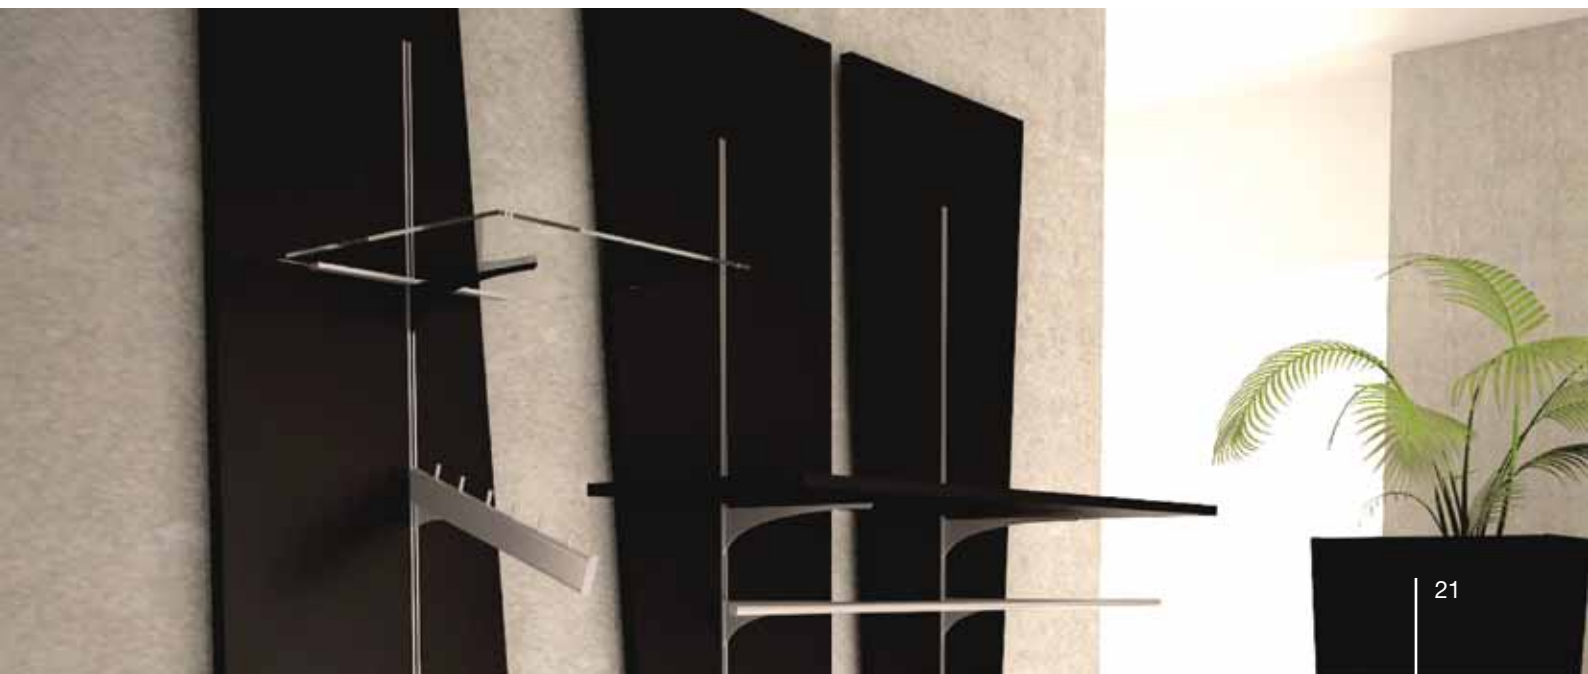

ZEROBLIST

Portablister per tubo ovale 30 x 15 mm finitura cromo opaco
Blisterholder for oval tube 30 x 15 mm matt chromium finishing
L.20 cm