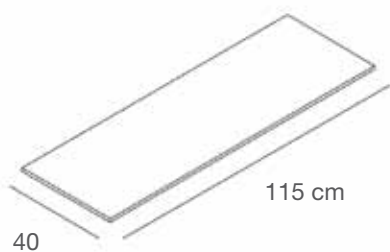

ZEROBLIST

Portablister per tubo ovale 30 x 15 mm finitura cromo opaco
Blisterholder for oval tube 30 x 15 mm matt chromium finishing
 L.20 cm

ZEROME/V

Mensola in vetro temperato sp.8mm
Tempered glass shelf th.8mm
 L.115 x P.40 cm