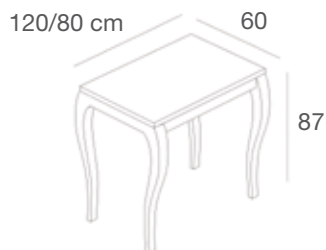

ARGENTO

ZEROT1NB/L

Tavolo grande con gambe in stile "new barocco", piano in nobilitato lucido, gambe laccate lucide
Large table with glossy lacquered legs in "new barocco" style and glossy faced top
 L.160 x P.80 x H.87 cm