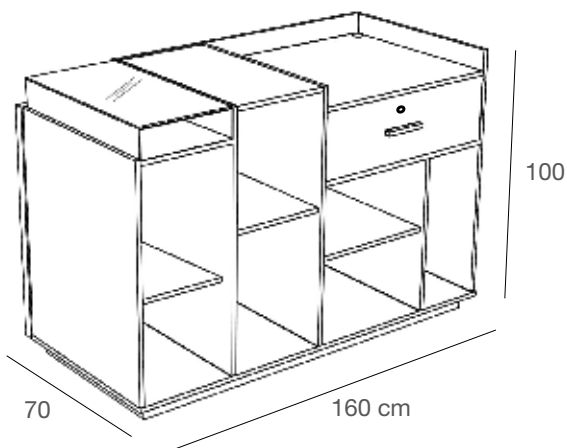

ARGENTO

BANCO CASSA ZERO
CASH COUNTER ZERO

ZEROBC/LEPL

Banco cassa in nobilitato lucido
con inserto frontale rivestito in ecopelle stampa cocodrillo lucida
*Cash counter in glossy faced panel
with frontal inset in synthetic croc printed glossy leather*
L.160 x P.70 x H.100 cm

Ponte rimovibile in nobilitato opaco
Removable bridge in opaque faced panel
L.75 x P.68 x H.15 cm

IMBALLO
PACKAGE

DISPONIBILE A MAGAZZINO
AVAILABLE IN STOREROOM

ZERORC1/L

Mobile retrocassa con un cassetto e ripiani in nobilitato lucido
Caseback with one drawer and shelves, in faced glossy panel.
L.100 x P.45 x H.100 cm