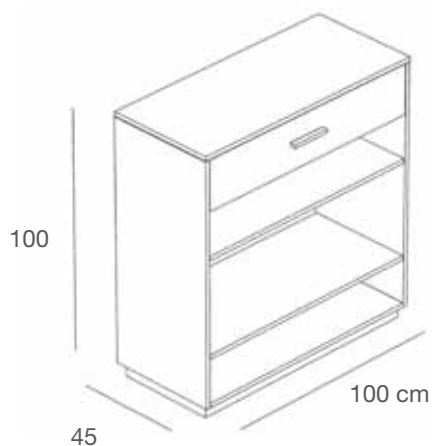

ZEROBC/ST

Banco cassa in nobilitato lucido
con inserto frontale laminato Vera Pietra
*Cash counter in glossy faced panel
with frontal inset in Real Stone veneered panel*
L.160 x P.70 x H.100 cm

ZEROTOP/N

Ponte rimovibile in nobilitato opaco
Removable bridge in opaque faced panel
L.75 x P.68 x H.15 cm

IMBALLO
PACKAGE

DISPONIBILE A MAGAZZINO
AVAILABLE IN STOREROOM

ZERORC1/L

Mobile retrocassa con un cassetto e ripiani in nobilitato lucido
Caseback with one drawer and shelves, in faced glossy panel.
L.100 x P.45 x H.100 cm