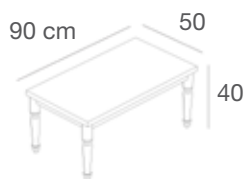

ZEROT2NC/L

Tavolo matrioska medio con gambe in stile "new country", piano in nobilitato lucido, gambe laccate lucide
"Matrioska" medium table with glossy lacquered legs in "new country" style and glossy faced top
L.120 x P.60 x H.60 cm