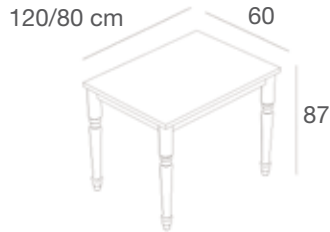

ZEROT120NC/L - ZEROT80NC/L

Tavolo desk con gambe in stile "new country", piano in nobilitato lucido, gambe laccate lucide
Desk table with glossy lacquered legs in "new country" style and glossy faced top
 L.120 x P.60 x H.87 cm
 L.80 x P.60 x H.87 cm