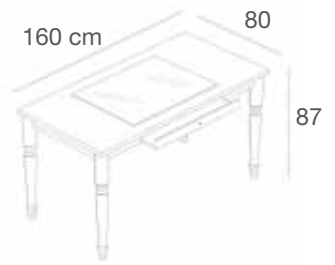

TAVOLI "NEW COUNTRY"
"NEW COUNTRY" TABLES