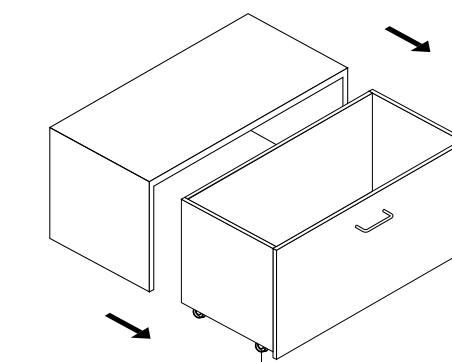

cassettiera - chest of drawers

1CA/L
cassettiera
nobilitato lucido
chest of drawers
glossy faced panel
L100 x P45 x H40 cm