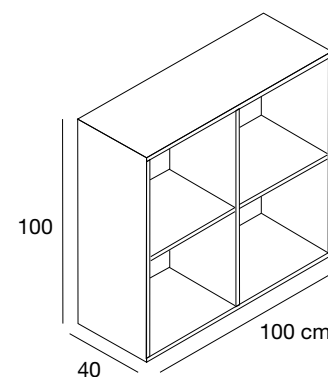

MODULO RETRO CASSA
BACK-CASH MODULE

1RC/NL
nobilitato lucido
glossy faced panel
L100 x P40 x H100 cm