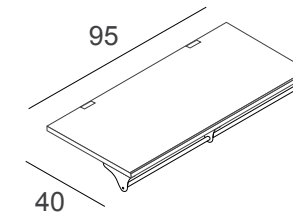

MODULO RETRO CASSA
BACK-CASH MODULE

1RC/NL
 nobilitato lucido
glossy faced panel
 L100 x P40 x H100 cm

ACCESSORI - ACCESSORIES

mensole - shelves

1ME/L
mensole
nobilitato lucido
shelf
glossy faced panel
L95 x P40 cm - sp. 18 mm

1MEA/L
mensole con barra appenderia
nobilitato lucido
shelf with crossbar
glossy faced panel
L95 x P40 cm - sp. 18 mm

1ME/V
mensole
vetro temperato
shelf
tempered glass
L95 x P40 cm - sp. 6 mm

pedana - platform