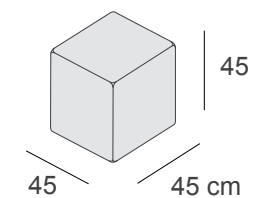

1POU3/PC pouf
vera pelle stampa coccodrillo
genuine croc printed leather
L45 x P45 x H45 cm