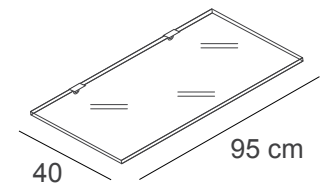

MODULO RETRO CASSA
BACK-CASH MODULE

1RC/NL
 nobilitato lucido
glossy faced panel
 L100 x P40 x H100 cm

ACCESSORI - ACCESSORIES

mensole - shelves

1ME/L
mensole
nobilitato lucido
shelf
glossy faced panel
L95 x P40 cm - sp. 18 mm

1MEA/L
mensole con barra appenderia
nobilitato lucido
shelf with crossbar
glossy faced panel
L95 x P40 cm - sp. 18 mm

1ME/V
mensole
vetro temperato
shelf
tempered glass
L95 x P40 cm - sp. 6 mm

pedana - platform