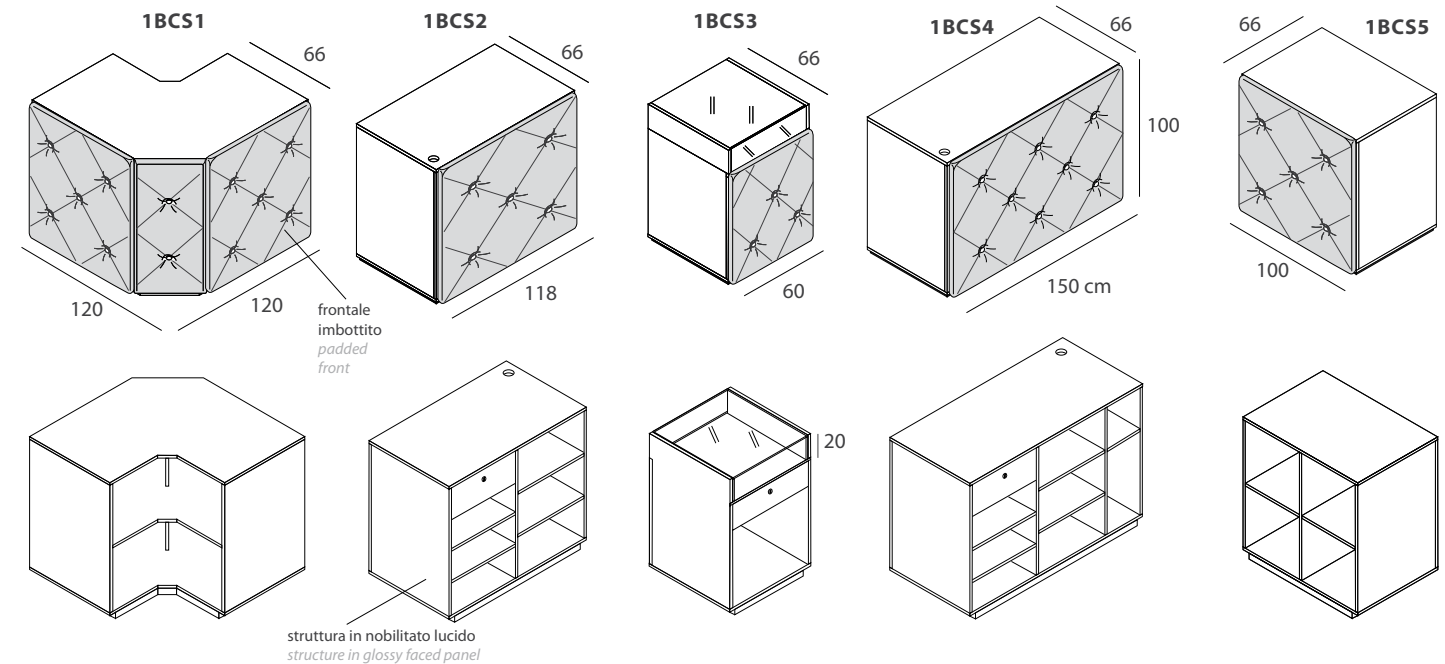

BANCHI CASSA - FRONTALE IMBOTTITO
CASH COUNTERS - PADDED FRONT

1BCS1/LPC
nobilitato lucido
vera pelle stampa cocodrillo
*glossy faced panel
genuine croc printed leather*
L120 x P120 x H100 cm

1BCS2/LPC
nobilitato lucido
vera pelle stampa cocodrillo
*glossy faced panel
genuine croc printed leather*
L118 x P66 x H100 cm

1BCS3/LPC
nobilitato lucido
vera pelle stampa cocodrillo
*glossy faced panel
genuine croc printed leather*
L60 x P66 x H100 cm

1BCS4/LPC
nobilitato lucido
vera pelle stampa cocodrillo
*glossy faced panel
genuine croc printed leather*
L150 x P66 x H100 cm

1BCS5/LPC
nobilitato lucido
vera pelle stampa cocodrillo
*glossy faced panel
genuine croc printed leather*
L100 x P66 x H100 cm

1BCS1/LPLC
nobilitato lucido
vera pelle laminata
stampa cocodrillo
*glossy faced panel
genuine laminated croc
printed leather*
L120 x P120 x H100 cm

1BCS2/LPLC
nobilitato lucido
vera pelle laminata
stampa cocodrillo
*glossy faced panel
genuine laminated croc
printed leather*
L118 x P66 x H100 cm

1BCS3/LPLC
nobilitato lucido
vera pelle laminata
stampa cocodrillo
*glossy faced panel
genuine laminated croc
printed leather*
L60 x P66 x H100 cm

1BCS4/LPLC
nobilitato lucido
vera pelle laminata
stampa cocodrillo
*glossy faced panel
genuine laminated croc
printed leather*
L150 x P66 x H100 cm

1BCS5/LPLC
nobilitato lucido
vera pelle laminata
stampa cocodrillo
*glossy faced panel
genuine laminated croc
printed leather*
L100 x P66 x H100 cm

1BCS1/LPLP
nobilitato lucido
vera pelle laminata stampa pitone
angolo con ripiani
*glossy faced panel
genuine laminated python
printed leather
angle with shelves*
L120 x P120 x H100 cm

1BCS2/LPLP
nobilitato lucido
vera pelle laminata stampa pitone
con cassetto e ripiani
*glossy faced panel
genuine laminated python
printed leather
with drawer and shelves*
L118 x P66 x H100 cm

1BCS3/LPLP
nobilitato lucido
vera pelle laminata stampa pitone
con teca in vetro temperato
e cassetto
*glossy faced panel
genuine laminated python
printed leather
with tempered glass showcase
and drawer*
L60 x P66 x H100 cm

1BCS4/LPLP
nobilitato lucido
vera pelle laminata stampa pitone
*glossy faced panel
genuine laminated python
printed leather*
L150 x P66 x H100 cm

1BCS5/LPLP
nobilitato lucido
vera pelle laminata stampa pitone
*glossy faced panel
genuine laminated python
printed leather*
L100 x P66 x H100 cm