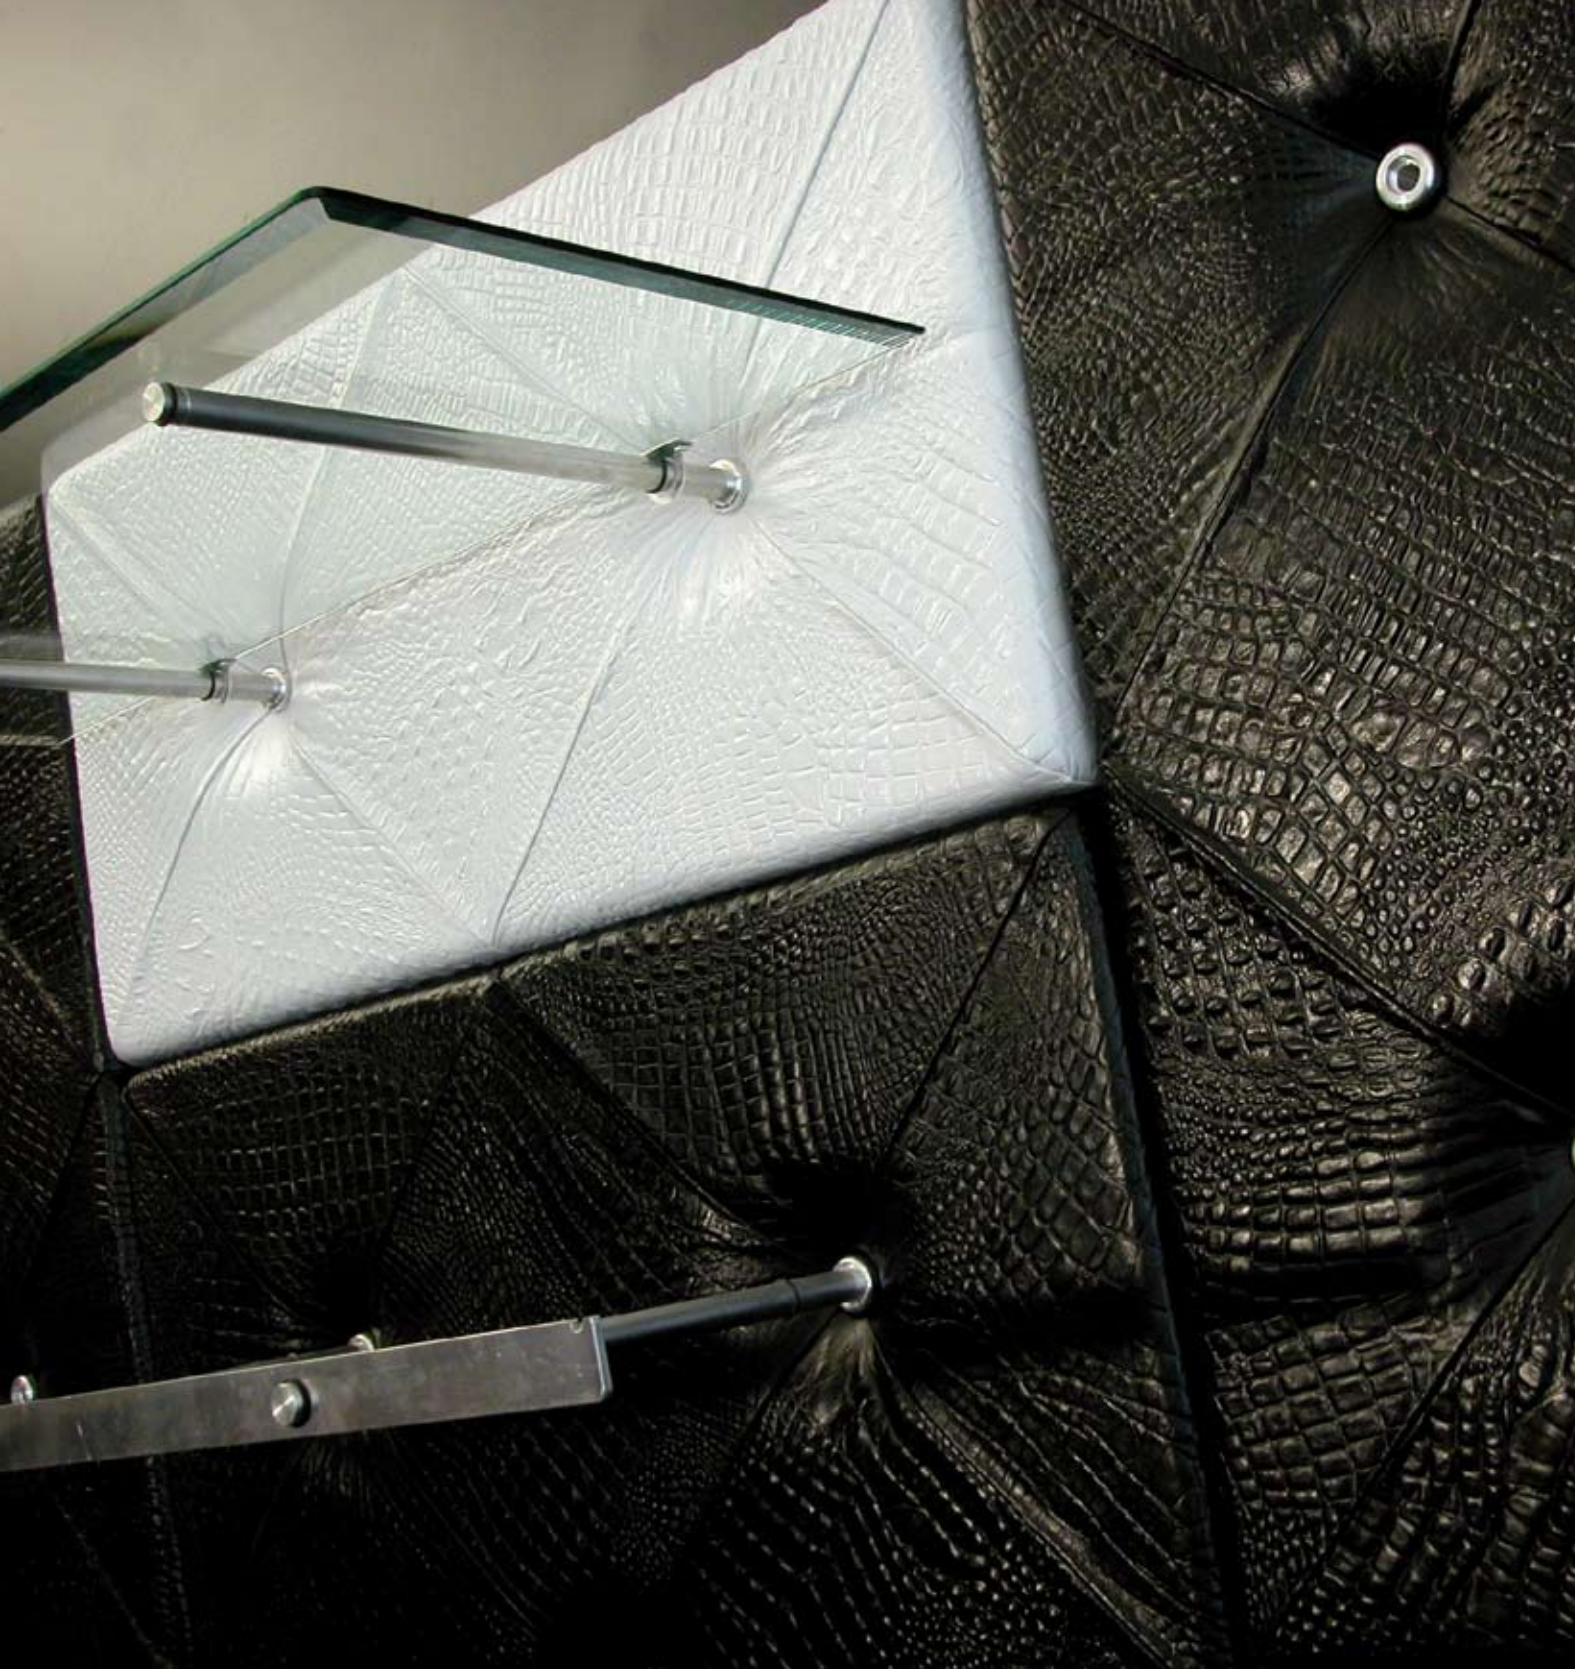

LINEA UNO

Prestigiosa ed esclusiva linea di arredamento modulare per una clientela molto esigente. Completamente realizzata con selezionati pellami e lavorata a mano da artigiani pellettieri. Accessori in metallo e componenti realizzati in tornitura fanno di questa linea un'autentica opera d'arte.

LINE ONE

Prestigious and exclusive modular furnishing solutions for particular customers, handcrafted by skilled leather goods makers with the finest skins. These elements are equipped with metal accessories and turned components which make the collection a masterpiece of art and design.

PANNELLI IMBOTTITI
PADDED PANELS

1PA1/PC

vera pelle stampa coccodrillo
genuine croc printed leather
L50 x P50 - sp. 8 cm

1PA1/PLC

vera pelle laminata stampa
coccodrillo
genuine laminated croc
printed leather
L50 x P50 - sp. 8 cm

vera pelle laminata stampa pitone
genuine laminated python printed
leather
L100 x P125 - sp. 8 cm

ISOLA AUTOPORTANTE - PANNELLI IMBOTTITI
FREESTANDING ISLAND - PADDED PANELS

1ISO/LPC

vera pelle stampa coccodrillo
 base in nobilitato lucido
genuine croc printed leather
base in glossy faced panel
 L100 x P100 x H150 cm