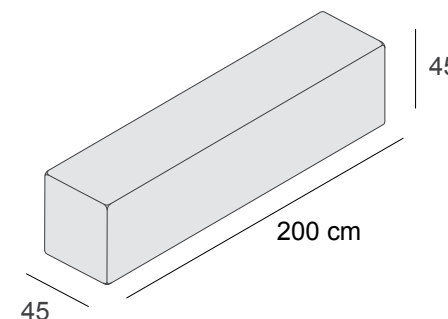

pouf imbottiti - padded pouf

1POU1/PC pouf
vera pelle stampa coccodrillo
genuine croc printed leather
L200 x P45 x H45 cm