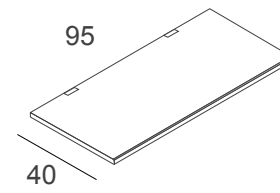

MODULO RETRO CASSA
BACK-CASH MODULE

1RC/NL
 nobilitato lucido
glossy faced panel
 L100 x P40 x H100 cm

ACCESSORI - ACCESSORIES

mensole - shelves

1ME/L
mensole
nobilitato lucido
shelf
glossy faced panel
L95 x P40 cm - sp. 18 mm

1MEA/L
mensole con barra appenderia
nobilitato lucido
shelf with crossbar
glossy faced panel
L95 x P40 cm - sp. 18 mm

1ME/V
mensole
vetro temperato
shelf
tempered glass
L95 x P40 cm - sp. 6 mm

pedana - platform