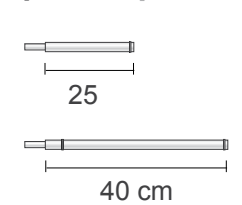

1MEA/L
mensole con barra appenderia
nobilitato lucido
shelf with crossbar
glossy faced panel
L95 x P40 cm - sp. 18 mm

1ME/V
mensole
vetro temperato
shelf
tempered glass
L95 x P40 cm - sp. 6 mm

pedana - platform

1PED/L
pedana
nobilitato lucido
rialzata con zoccolo
platform
glossy faced panel
raised with baseboard
L100 x P45 x H4 cm

barra appenderia - crossbar

1BAP
barra appenderia
metallo
crossbar
metal
L100 x H3,5 cm

perni - pins

1PP
perno app. frontale
alluminio
frontal hanging pin
aluminium
L25 cm Ø 20 mm

1PG
coppia perni
alluminio
per mensole o barra appenderia
pair of supporting pins
aluminium
for shelf or crossbar
L40 cm Ø 20 mm