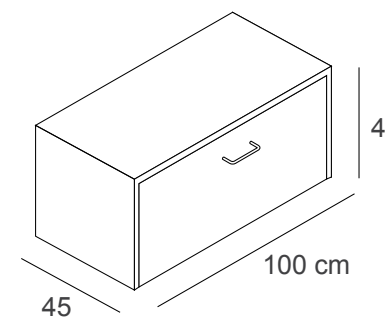

cassettiera - chest of drawers

1CA/L
cassettiera
nobilitato lucido
chest of drawers
glossy faced panel
L100 x P45 x H40 cm