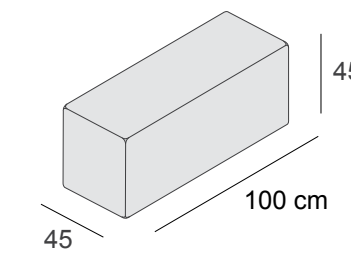

1POU2/PC pouf
vera pelle stampa coccodrillo
genuine croc printed leather
L100 x P45 x H45 cm