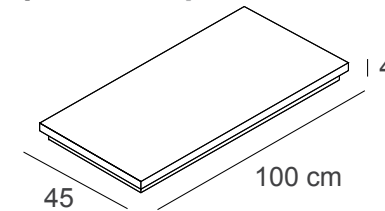

MODULO RETRO CASSA
BACK-CASH MODULE

1RC/NL
 nobilitato lucido
glossy faced panel
 L100 x P40 x H100 cm

ACCESSORI - ACCESSORIES

mensole - shelves

1ME/L
mensole
nobilitato lucido
shelf
glossy faced panel
L95 x P40 cm - sp. 18 mm

1MEA/L
mensole con barra appenderia
nobilitato lucido
shelf with crossbar
glossy faced panel
L95 x P40 cm - sp. 18 mm

1ME/V
mensole
vetro temperato
shelf
tempered glass
L95 x P40 cm - sp. 6 mm

pedana - platform