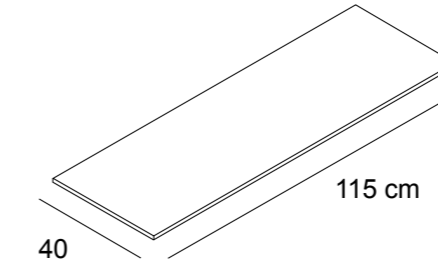

ACCESSORI
ACCESSORIES

CAMERINO
FITTING ROOM