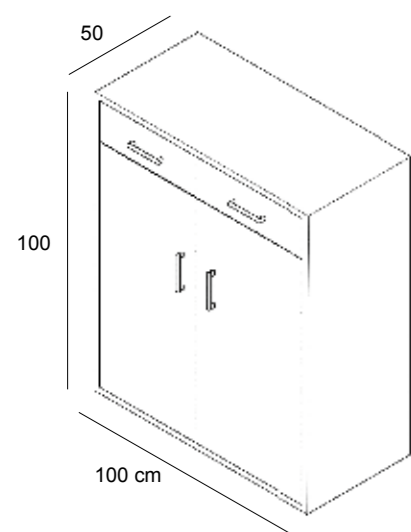

7BC1V/L
Vaso in nobilitato lucido con vani interni
con cesta impermeabile in ferro
per alloggiamento pianta
Pot in glossy faced panel with internal
compartments with waterproof iron
basket for plant placement
L.60 x P.60 x H.85 cm

7BC1V/N
Vaso in nobilitato opaco con vani interni
con cesta impermeabile in ferro
per alloggiamento pianta
Pot in opaque faced panel with internal
compartments with waterproof iron
basket for plant placement
L.60 x P.60 x H.85 cm

BANCHI CASSA
CASH COUNTERS

7BC2
Banco cassa Estruso
Struttura in nobilitato lucido
Cubi estrusi in nobilitato opaco
Cash counter
Structure in glossy faced panel
Internal cubes in opaque faced panel
L.160 x P.80 x H.10 cm

MODULO RETRO CASSA
BACK-CASH MODULE

7RC/L
Modulo retro cassa in nobilitato lucido
Back-Cash module in glossy faced panel
L.100 x P.50 x H.100 cm

7RC/N
Modulo retro cassa in nobilitato opaco
Back-Cash module in opaque faced panel
L.100 x P.50 x H.100 cm