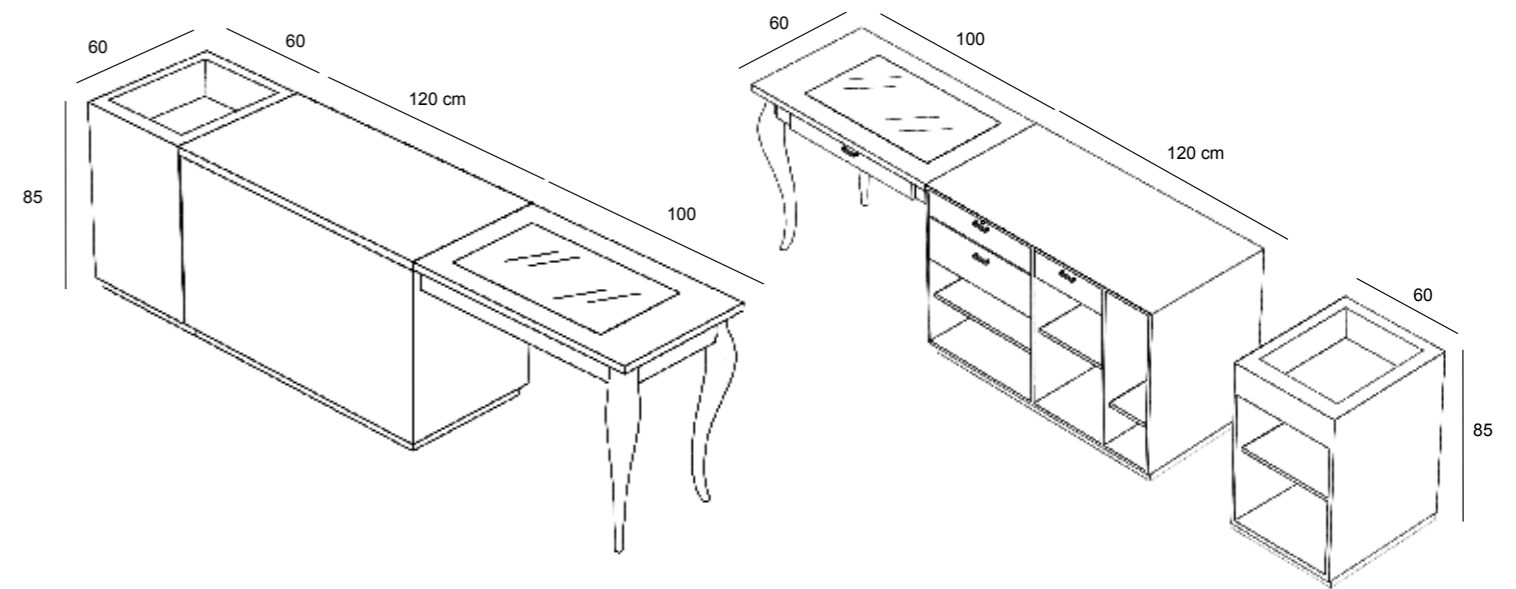

The regular structure of wardrobes and walls is broken by tables of sinuous shapes and with well-shaped legs.

This particular line is completed by "Minotauro" cash counter, a half table and a half desk.

This system is suitable for various showing solutions such as fashion retail, bookshop, living, etc.

BANCHI CASSA
CASH COUNTERS

7BC1
Banco cassa Minotauro
Porzione tavolo in nobilitato lucido
Desk in nobilitato opaco
Cash counter "Minotauro"
Table side in glossy faced panel
Desk in opaque faced panel
L.220 x P.60 x H.85 cm

7BC1V/L
Vaso in nobilitato lucido con vani interni
con cesta impermeabile in ferro
per alloggiamento pianta
Pot in glossy faced panel with internal
compartments with waterproof iron
basket for plant placement
L.60 x P.60 x H.85 cm