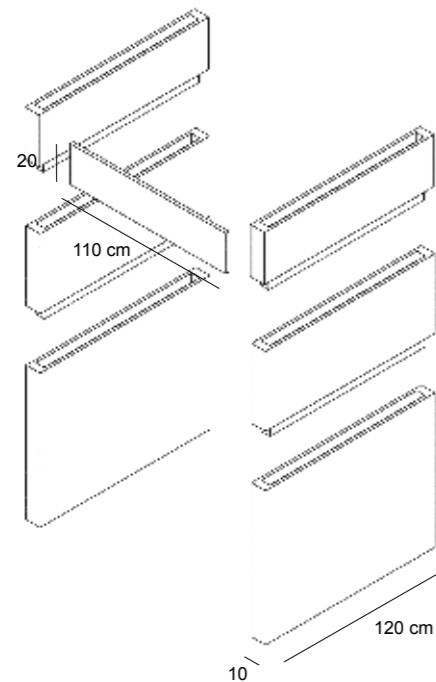

7CAMF/L
Frontale camerino con tubo
tenda in metallo
Finitura nobilitato lucido
*Fitting room frontal
with curtain tube in metal
Glossy faced panel finishing*
L.110 x H.20 cm

7CAM3/L
Modulo parete camerino
Finitura nobilitato lucido
*Fitting room module side wall
Glossy faced panel finishing*
L.10 x P.120 x H.25 cm

7CAM2/L
Modulo parete camerino
Finitura nobilitato lucido
*Fitting room module side wall
Glossy faced panel finishing*
L.10 x P.120 x H.50 cm

7CAM1/L
Modulo parete camerino
Finitura nobilitato lucido
*Fitting room module side wall
Glossy faced panel finishing*
L.10 x P.120 x H.100 cm