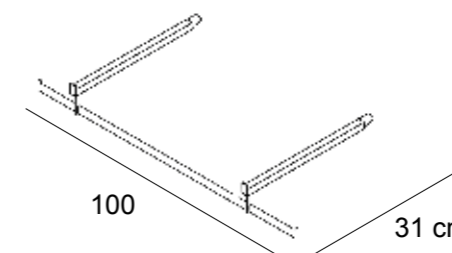

CAMERINO
FITTING ROOM