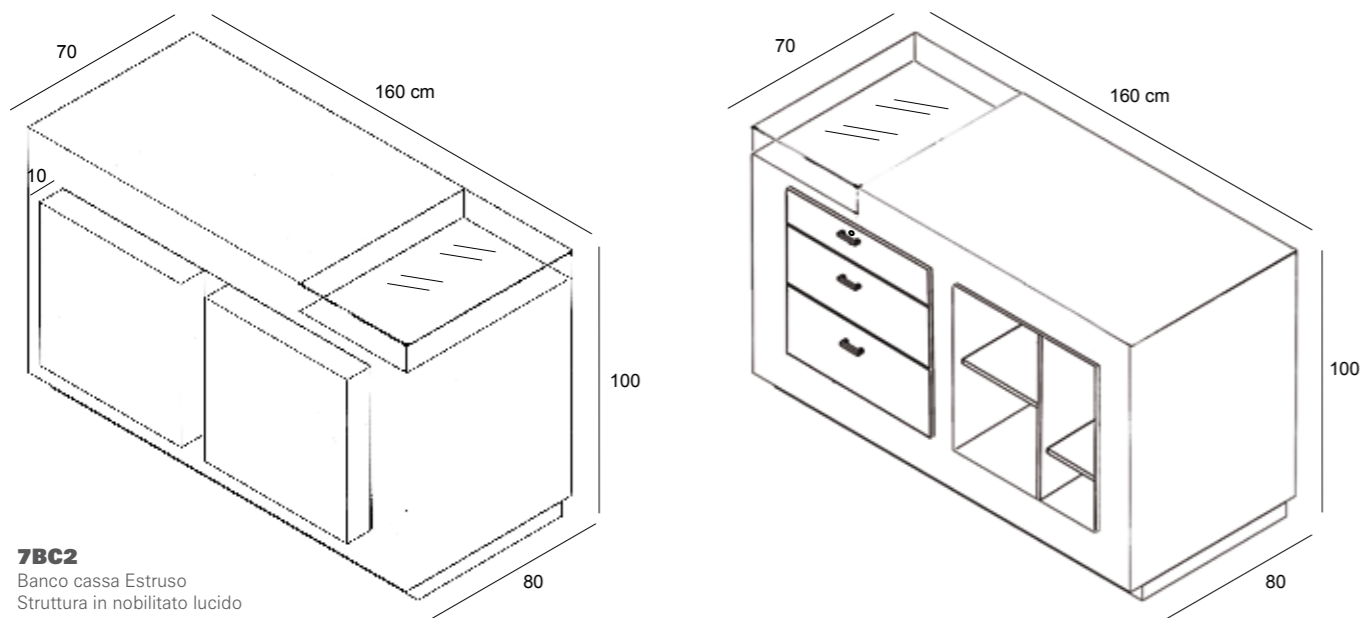

BANCHI CASSA
CASH COUNTERS

7BC2
Banco cassa Estruso
Struttura in nobilitato lucido
Cubi estrusi in nobilitato opaco
Cash counter
Structure in glossy faced panel
Internal cubes in opaque faced panel
L.160 x P.80 x H.10 cm