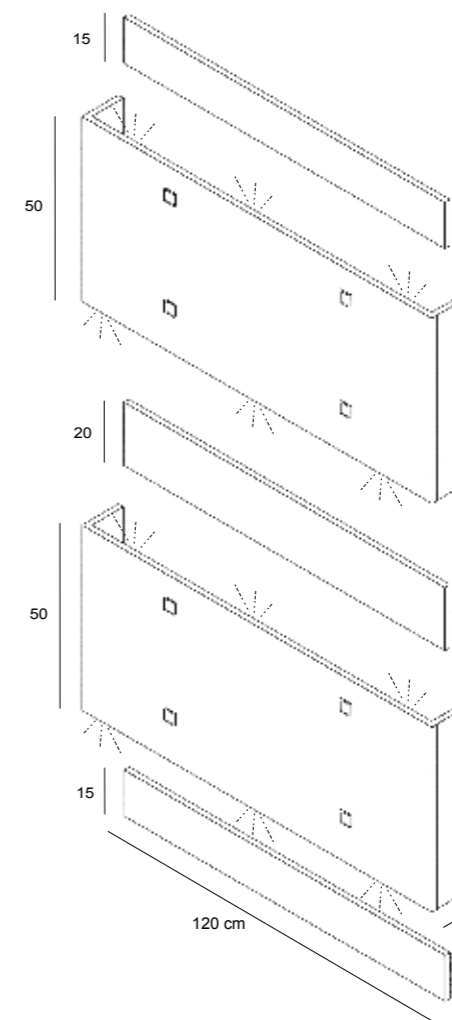

7PA4
Inserto intermedio in nobilitato opaco
Intermediate inset in opaque faced panel
L.120 x H.20 cm

7PA2
Pannello retroilluminato in nobilitato lucido
Back-lighted panel in glossy faced panel with
L.120 x P.10 x H.50 cm