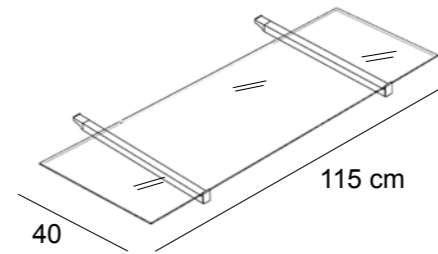

ACCESSORI
ACCESSORIES

CAMERINO
FITTING ROOM