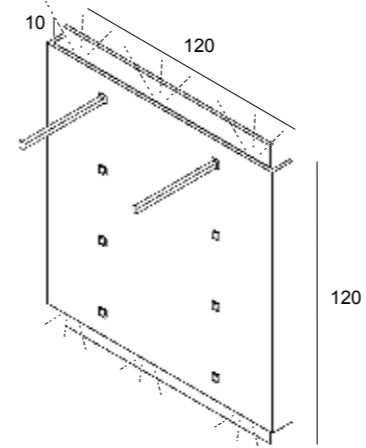

**PANNELLI
PANELS**

7PA1
Pannello retroilluminato in nobilitato lucido
con inserti in nobilitato opaco
*Back-lighted panel in glossy faced panel
with insets in opaque faced panel*
L.120 x P.10 x H.120 cm