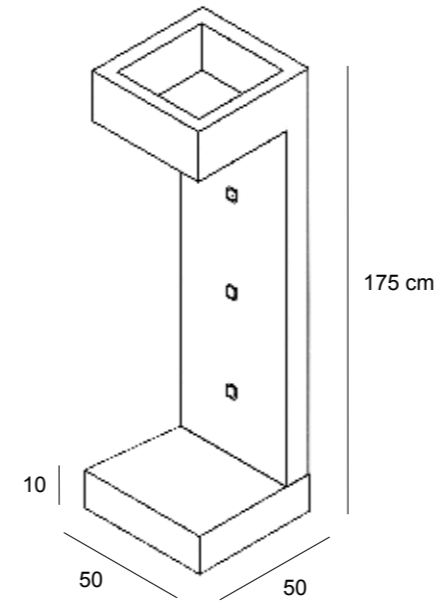

TOTEM
TOTEM