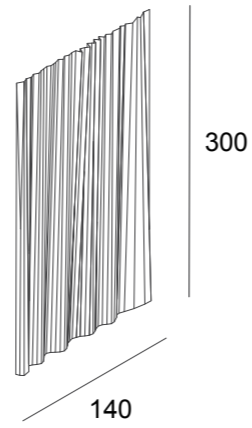

**PANCHE ESPOSITIVE
DISPLAYS BENCHES**

7POU/L
Panca in nobilitato lucido
Bench in glossy faced panel
L.130 x P.50 x H.50 cm

7POU/N
Panca in nobilitato opaco
Bench in opaque faced panel
L.130 x P.50 x H.50 cm

**PEDANA
PLATFORM**

7PED/L
Pedana in nobilitato lucido
Platform in glossy faced panel
L.120 x P.45 x H.10 cm

7PED/N
Pedana in nobilitato opaco
Platform in opaque faced panel
L.120 x P.45 x H.10 cm

ACCESSORI
ACCESSORIES