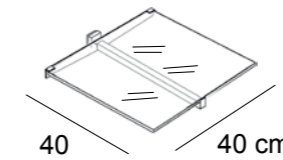

ACCESSORI
ACCESSORIES

CAMERINO
FITTING ROOM